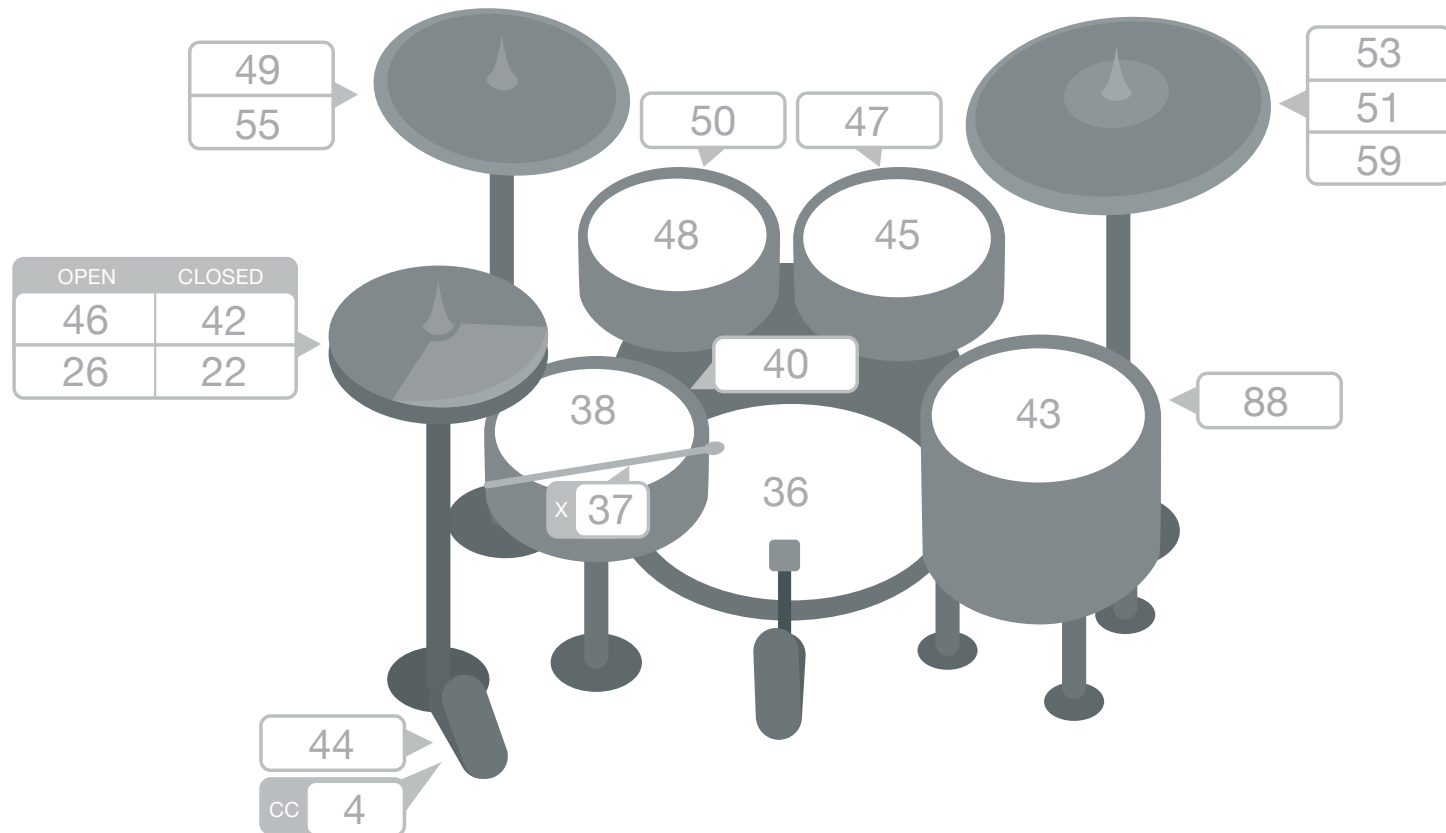

TD-11KV V-DRUMS

MIDI Signals